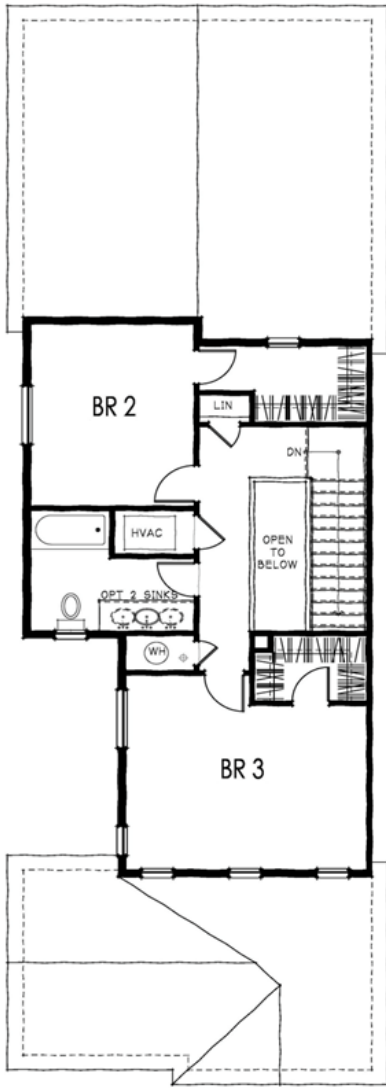

Not all plans are available on all lots. Builder reserves the right to make changes to plans and specifications without prior notice. See a sales associate for more