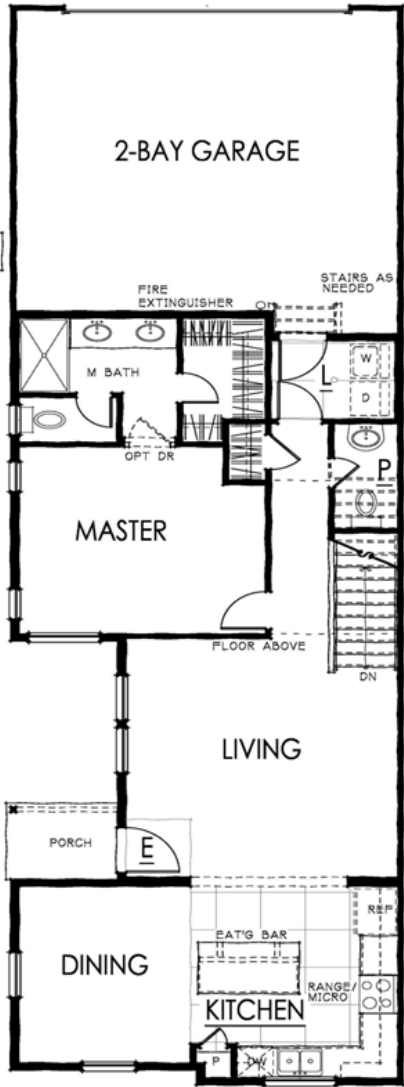

Not all plans are available on all lots. Builder reserves the right to make changes to plans and specifications without prior notice. See a sales associate for more