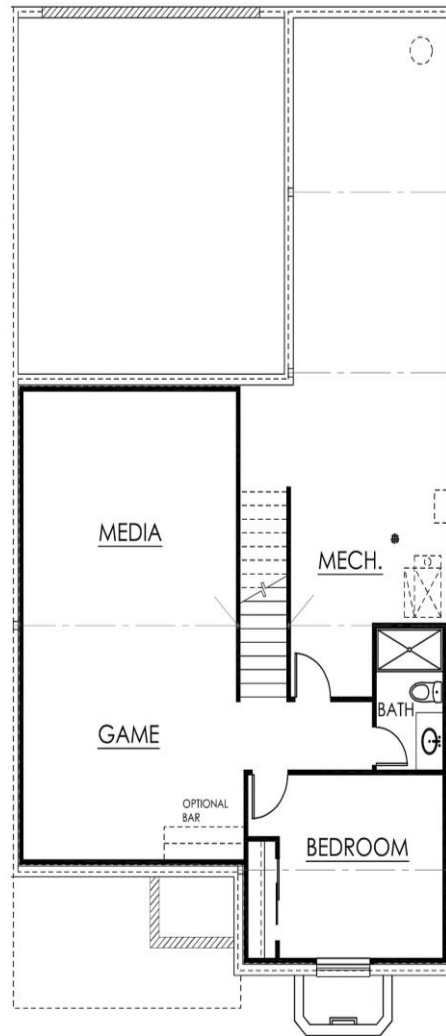

The Derby

Features:

- 1,880 square feet
- Optional Finished Basement – 787 sq. ft.
- 2 bedrooms, plus study and loft
- 2.5 baths
- 2 car attached garage

*This is an artist rendering and color/elevation may change per building. See Sales Associate for more information.

Not all plans are available on all lots. The chosen elevation style may affect overall square footage. See a sales associate for more information.

The Derby

*This is an artist rendering and color/elevation may change per building. See Sales Associate for more information.

Included Unfinished Basement

Optional Finished Basement

Not all plans are available on all lots. The chosen elevation style may affect overall square footage. See a sales associate for more information.