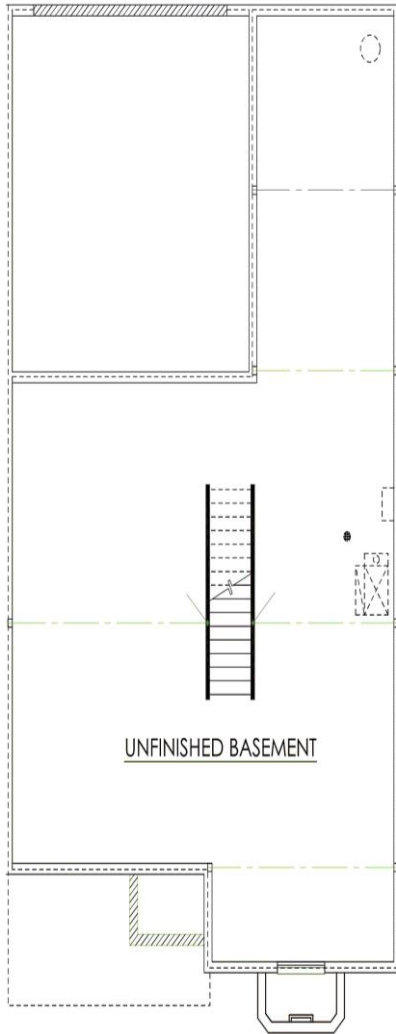

The Derby

Features:

- 1,880 square feet
- Optional Finished Basement – 787 sq. ft.
- 2 bedrooms, plus study and loft
- 2.5 baths
- 2 car attached garage

*This is an artist rendering and color/elevation may change per building. See Sales Associate for more information.

Not all plans are available on all lots. The chosen elevation style may affect overall square footage. See a sales associate for more information.

The Derby

*This is an artist rendering and color/elevation may change per building. See Sales Associate for more information.

Included Unfinished Basement

Optional Finished Basement

Not all plans are available on all lots. The chosen elevation style may affect overall square footage. See a sales associate for more information.