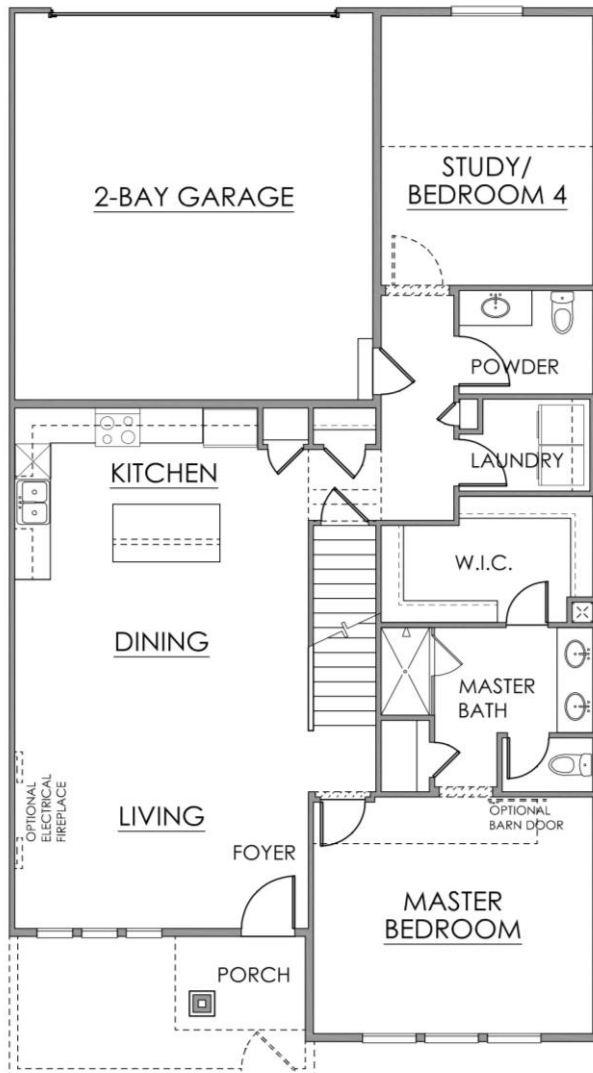

The Derby

Features:

- 1,880 square feet
- Optional Finished Basement – 787 sq. ft.
- 2 bedrooms, plus study and loft
- 2.5 baths
- 2 car attached garage

*This is an artist rendering and color/elevation may change per building. See Sales Associate for more information.

Not all plans are available on all lots. The chosen elevation style may affect overall square footage. See a sales associate for more information.

The Derby

*This is an artist rendering and color/elevation may change per building. See Sales Associate for more information.

Included Unfinished Basement

Optional Finished Basement

Not all plans are available on all lots. The chosen elevation style may affect overall square footage. See a sales associate for more information.