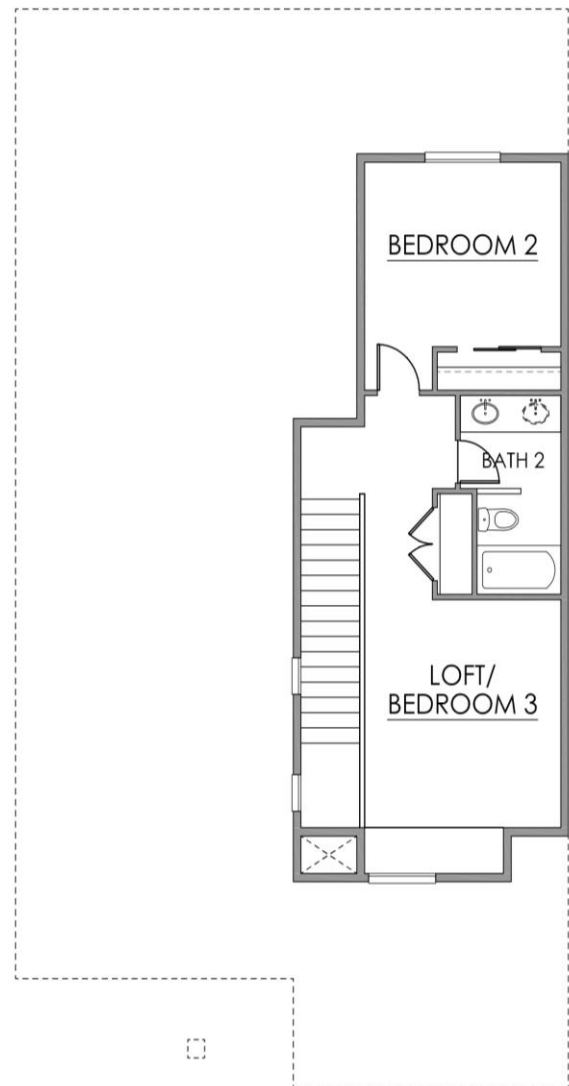

The Derby

Features:

- 1,880 square feet
- Optional Finished Basement – 787 sq. ft.
- 2 bedrooms, plus study and loft
- 2.5 baths
- 2 car attached garage

*This is an artist rendering and color/elevation may change per building. See Sales Associate for more information.

Not all plans are available on all lots. The chosen elevation style may affect overall square footage. See a sales associate for more information.

The Derby

*This is an artist rendering and color/elevation may change per building. See Sales Associate for more information.