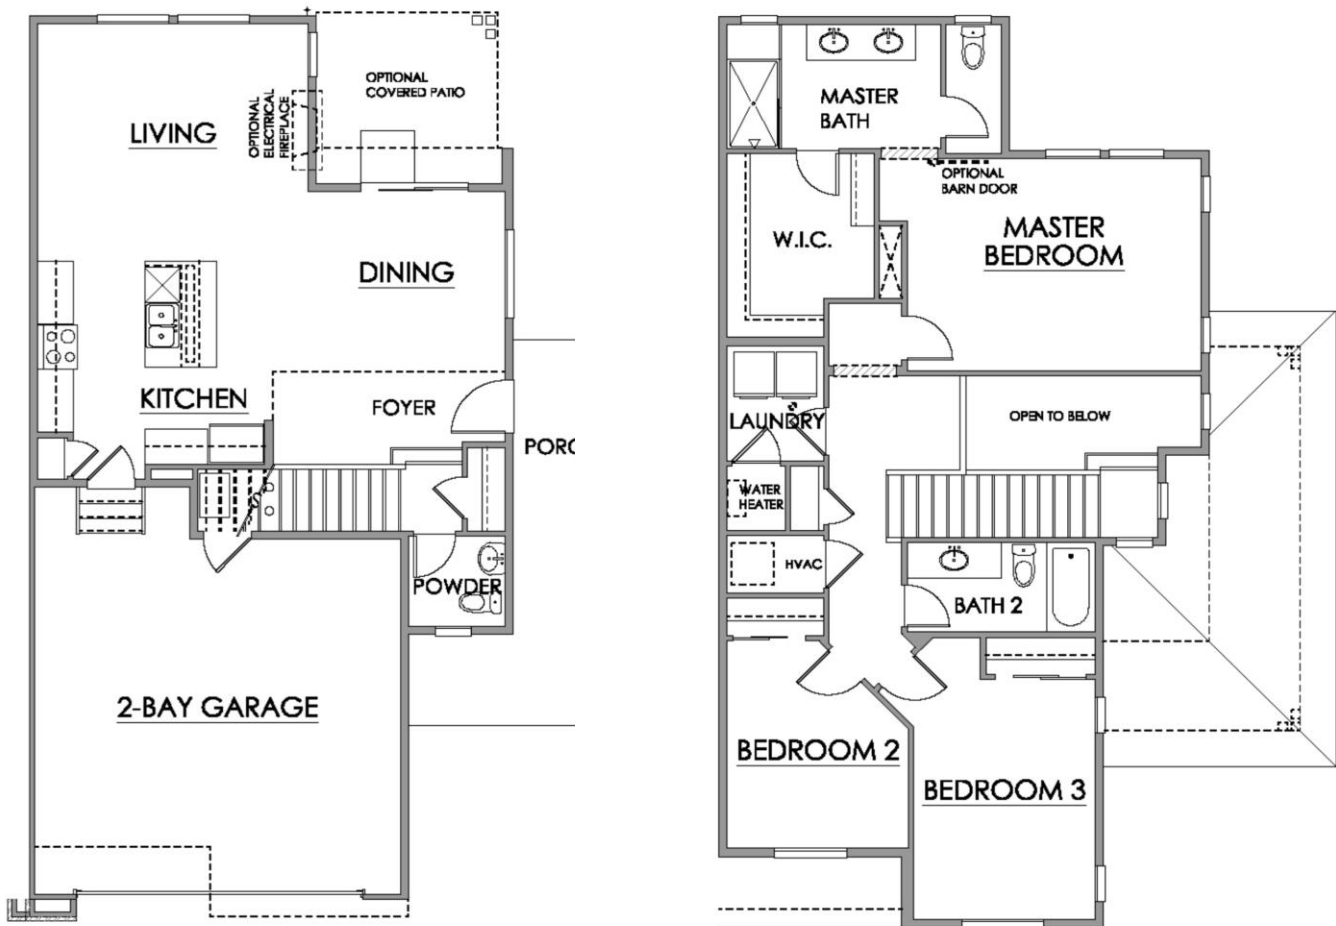

The Alpine

Features:

- 1,650 square feet
- 3 bedrooms
- Optional five-piece master bath
- 2.5 baths
- 2 car oversized, attached garage

*This is an artist rendering and color/elevation may change per building. See Sales Associate for more information.

Not all plans are available on all lots. The chosen elevation style may slightly increase overall square footage. See a sales associate for more information.