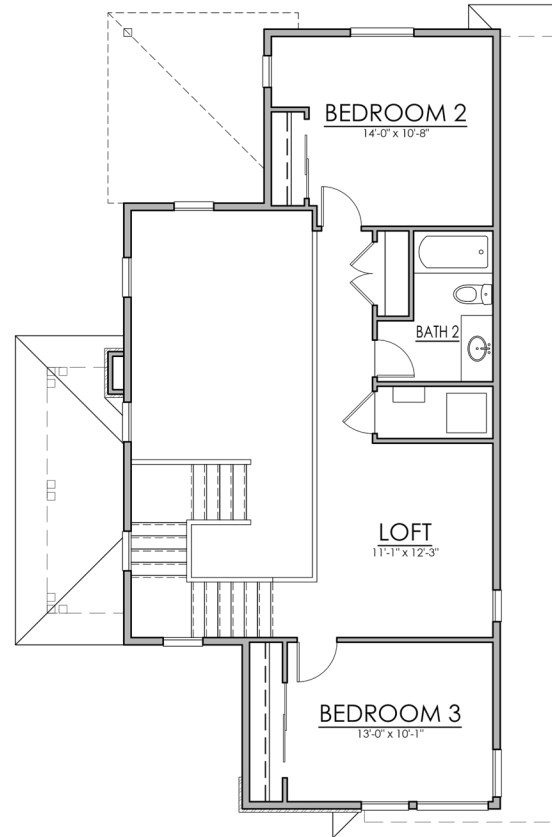

# The Savannah

1,850 square feet

Main Level

Upper Level

Upper Level—Optional Five Piece Master Bath

All measurements approximate

*Sage Meadows*  
At Wolf Ranch

JMWestonHomes.com