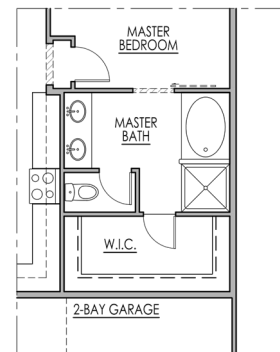

# The Savannah

1,850 square feet

Main Level

Upper Level

Upper Level—Optional Five Piece Master Bath

All measurements approximate

*Sage Meadows*  
At Wolf Ranch

JMWestonHomes.com