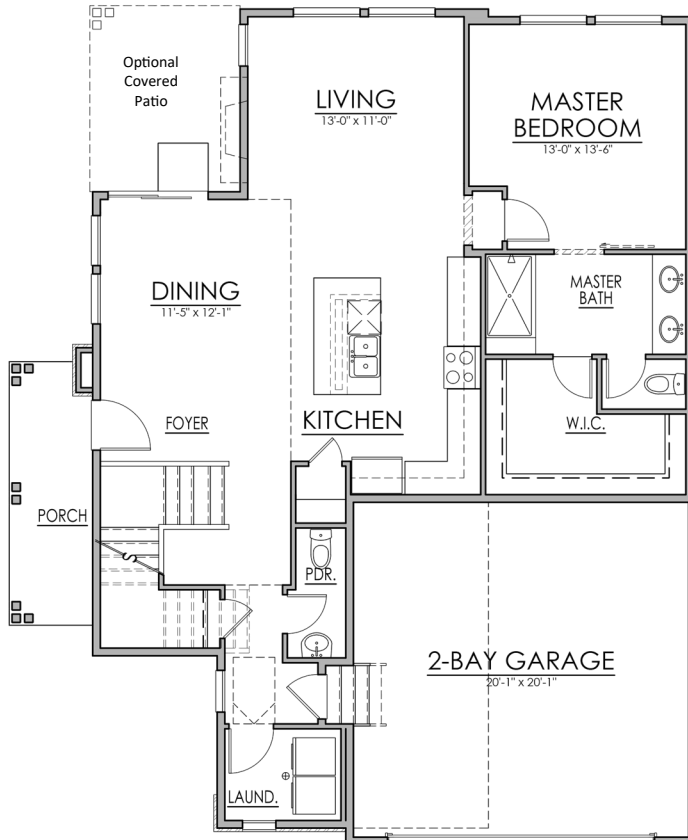

# The Savannah

1,850 square feet

Main Level

Upper Level

Upper Level—Optional Five Piece Master Bath

All measurements approximate

*Sage Meadows*  
At Wolf Ranch

JMWestonHomes.com